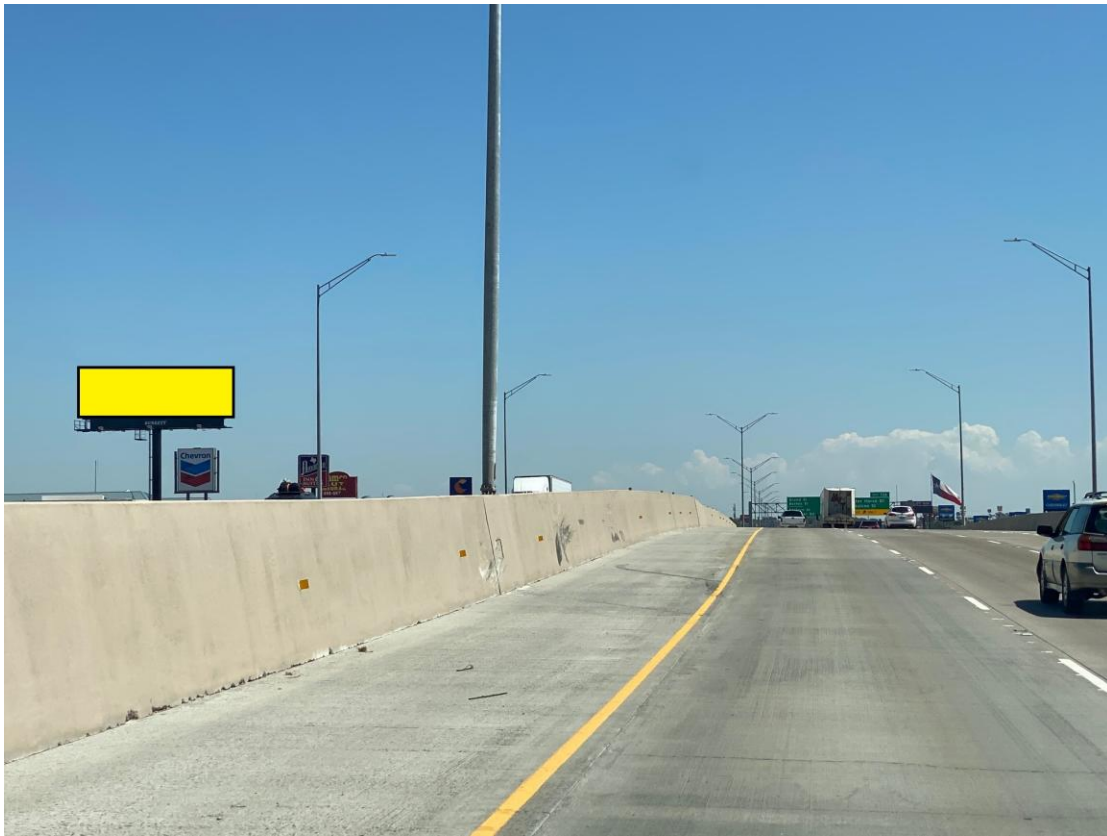

# NEW I-40 Bulletin for lease

**LOCATION:** North side I-40 at Ross Street  
**SIZE:** 14'x48' Bulletin  
**ILLUMINATION:** Yes, state of the art LED fixtures  
**DIRECTION:** Facing west for eastbound traffic  
**PRICE:** 1500.00 per month  
**Traffic Count:** 94,200 cars per day  
**Latitude/Longitude** 35.193199/-101.816756

## DESCRIPTION:

This is the tallest billboard in the City. Located at Ross Street where numerous hotels, restaurants and car dealerships reside. All the Truck Travel Centers are located 4 miles east of this unit. This is a very high profile bulletin. It would make a great brand awareness or directional sign for any business.